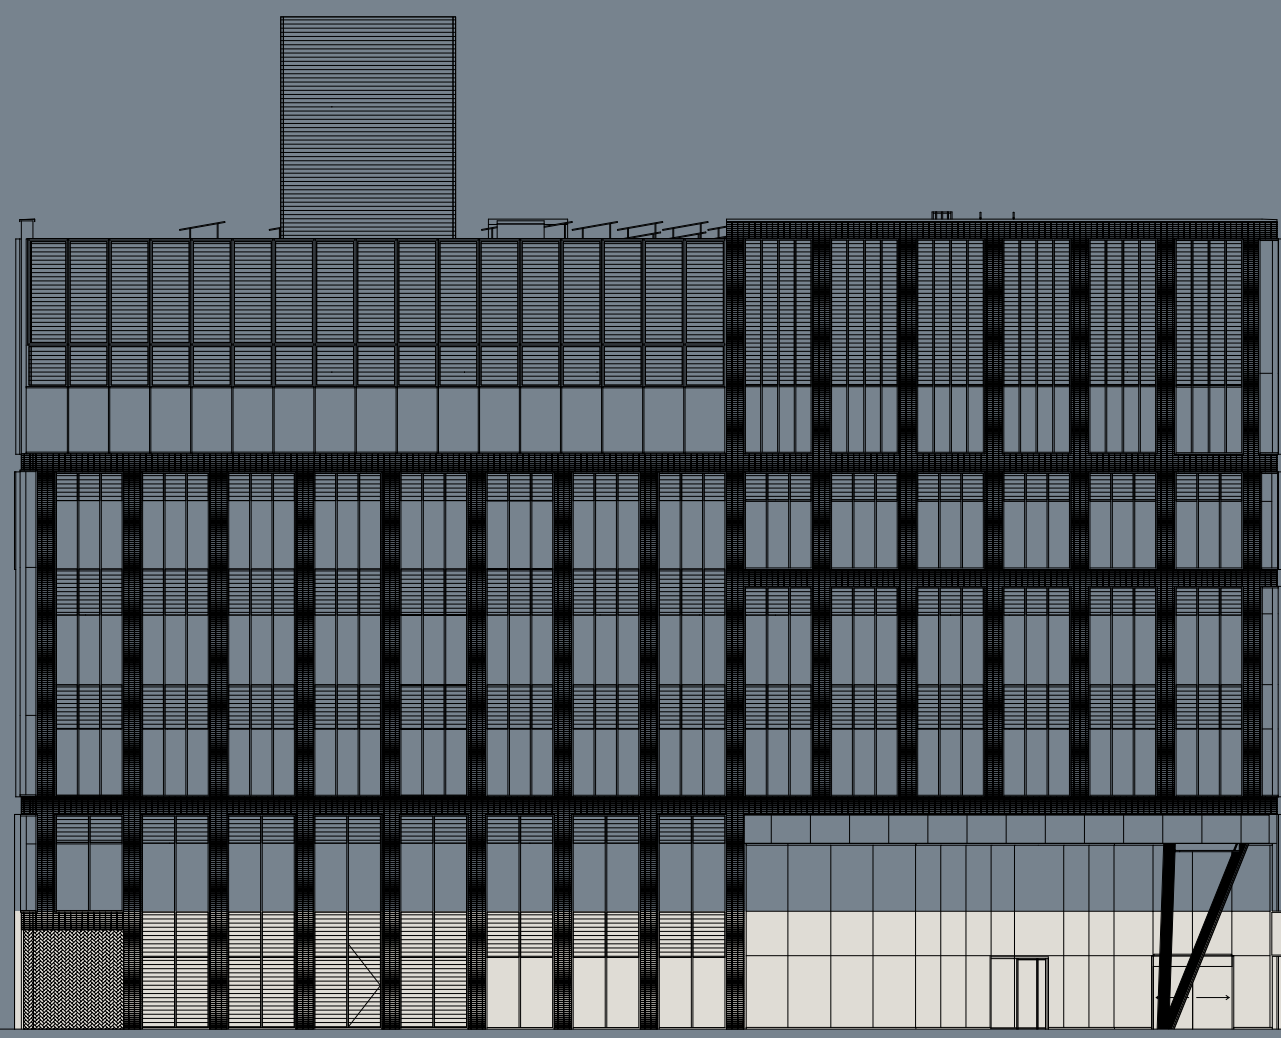

2000 DISCOVERY DRIVE
Ground floor

854 SQ M
9,196 SQ FT

Plans are indicative only and not to scale

2000 DISCOVERY DRIVE

Typical upper floor

1,935 SQ M

20,825 SQ FT

Plans are indicative only and not to scale