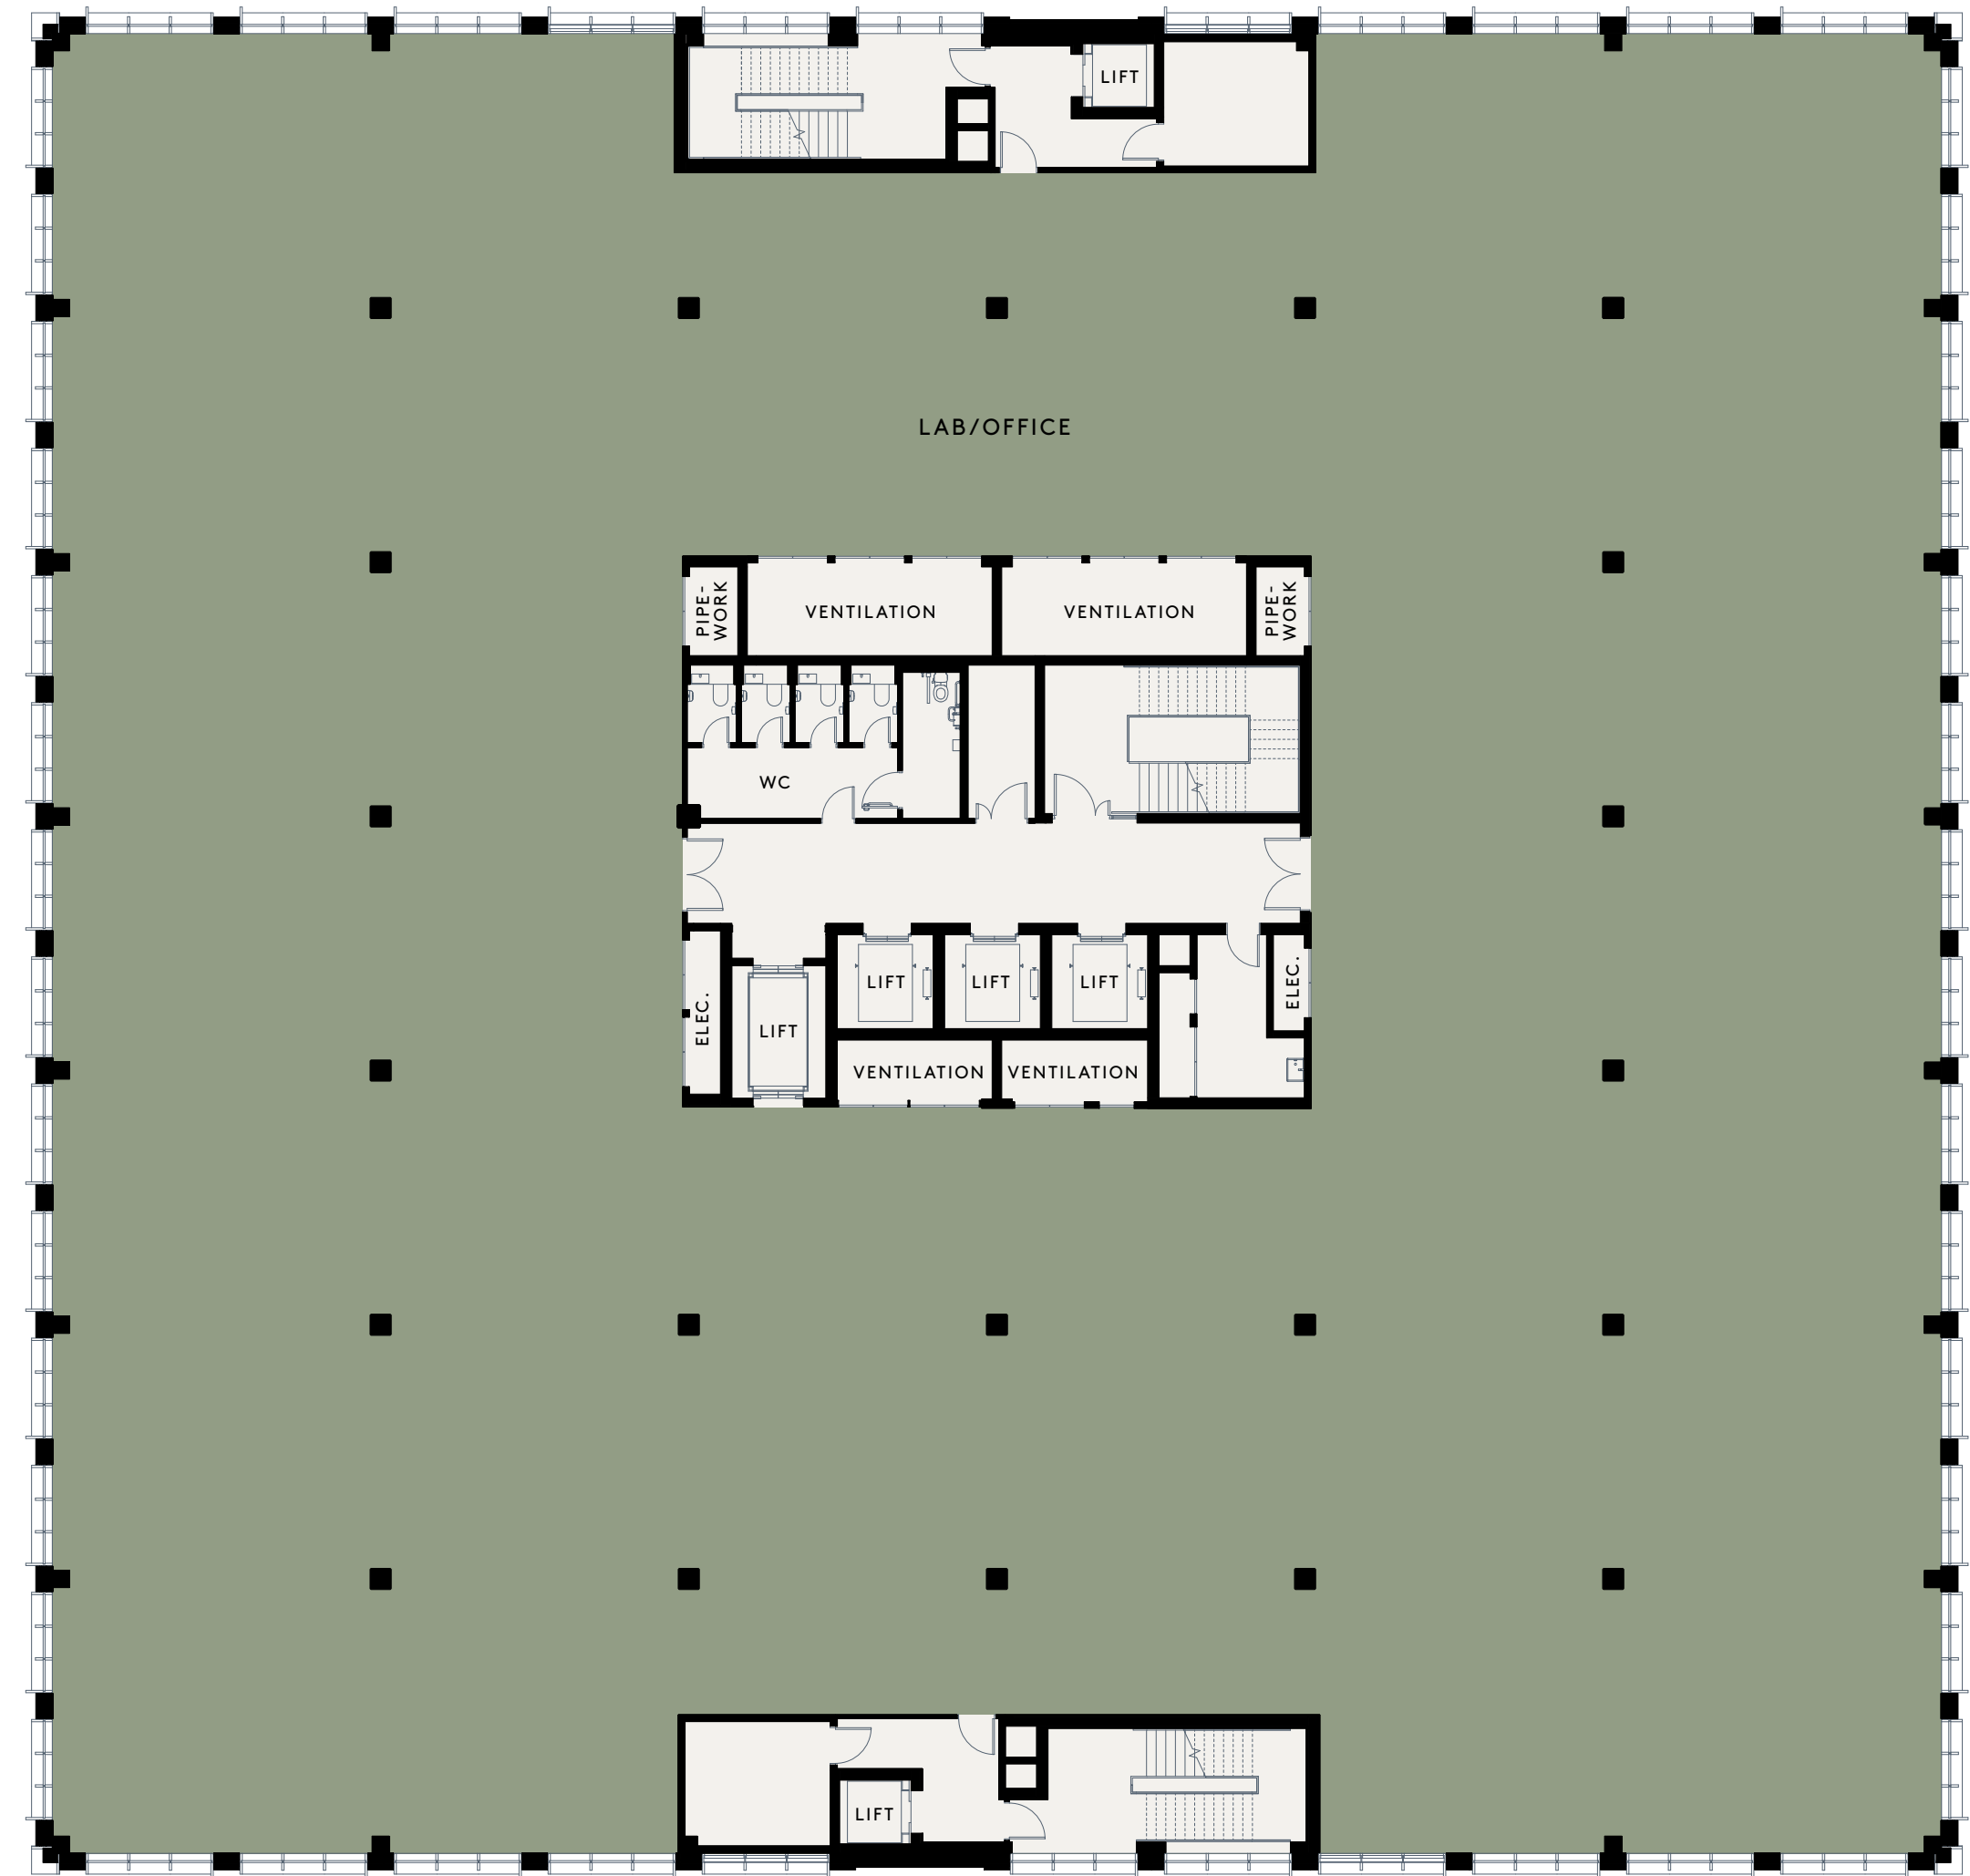

2000 DISCOVERY DRIVE
Ground floor

854 SQ M
9,196 SQ FT

Plans are indicative only and not to scale

2000 DISCOVERY DRIVE

Typical upper floor

1,935 SQ M

20,825 SQ FT

Plans are indicative only and not to scale