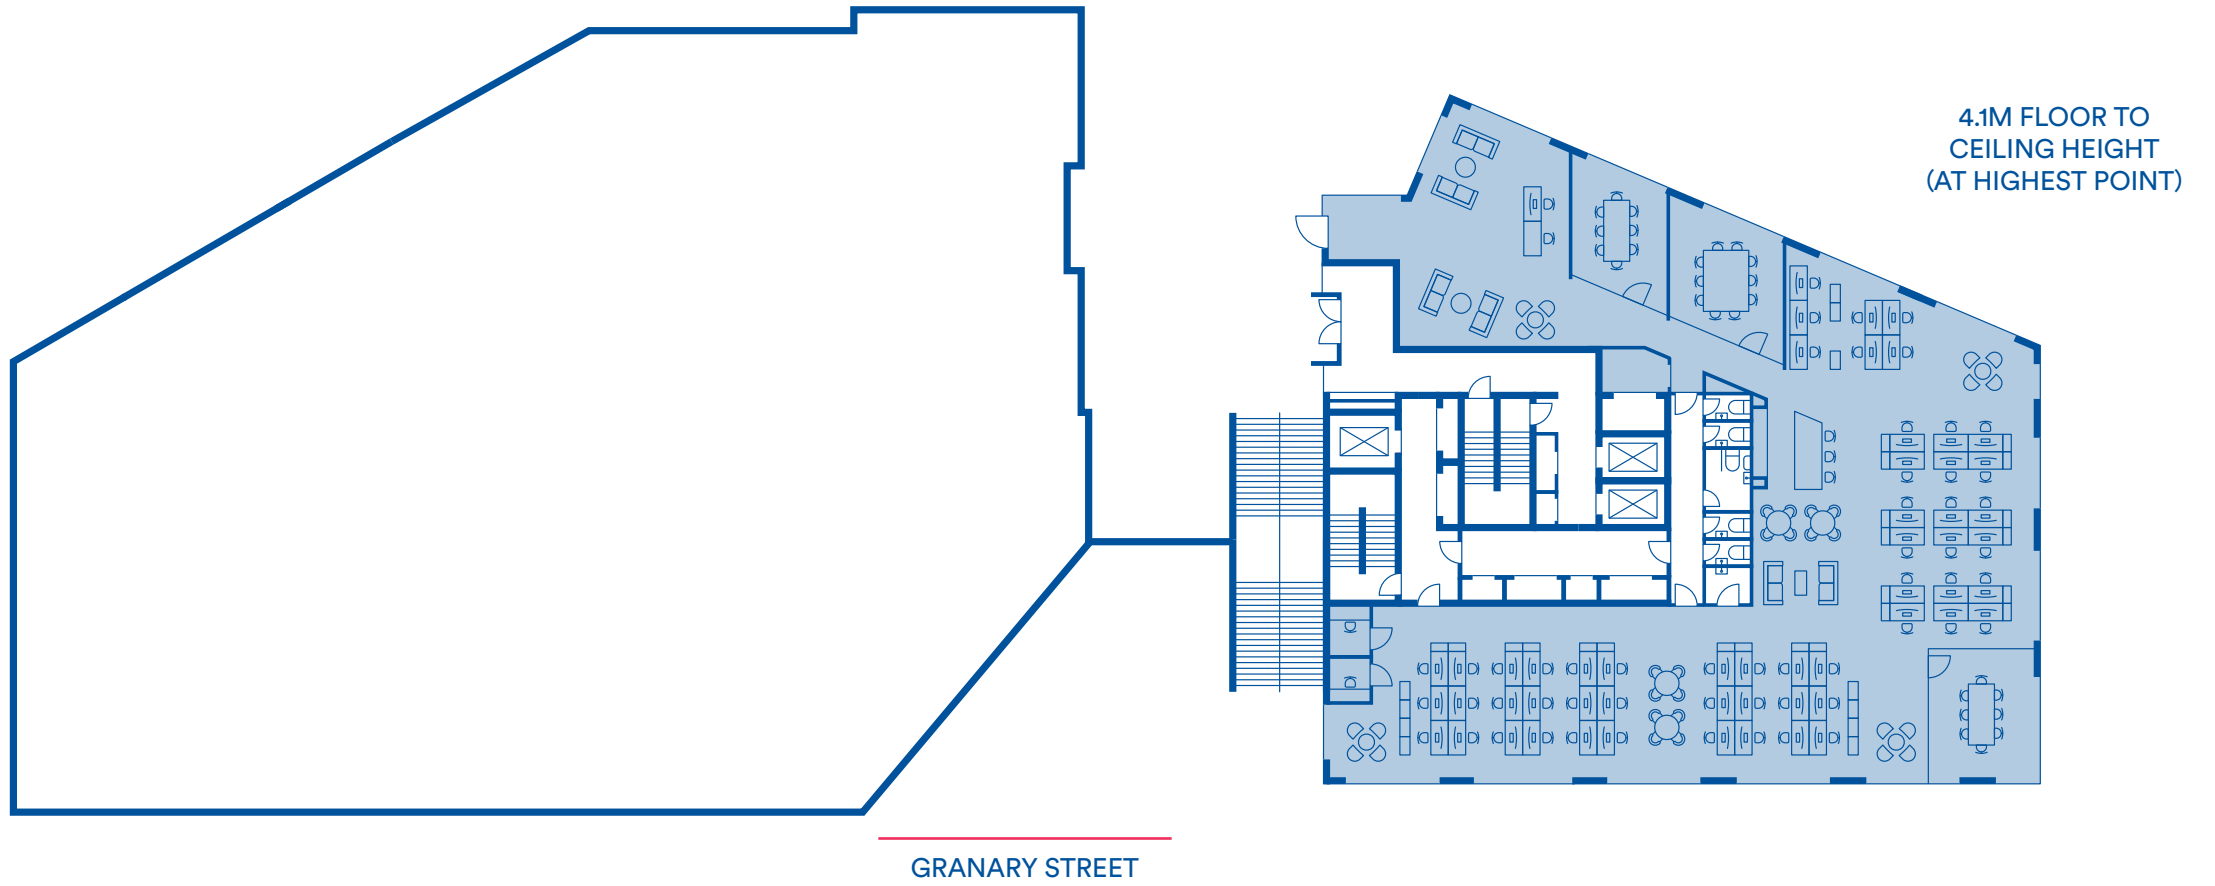

### Ground

11,162 sq ft / 1,035 sq m

## Life Sciences – indicative configuration

### Lower Ground

3,154 sq ft / 293 sq m

Offices

## Ground

5,220 sq ft / 484 sq m