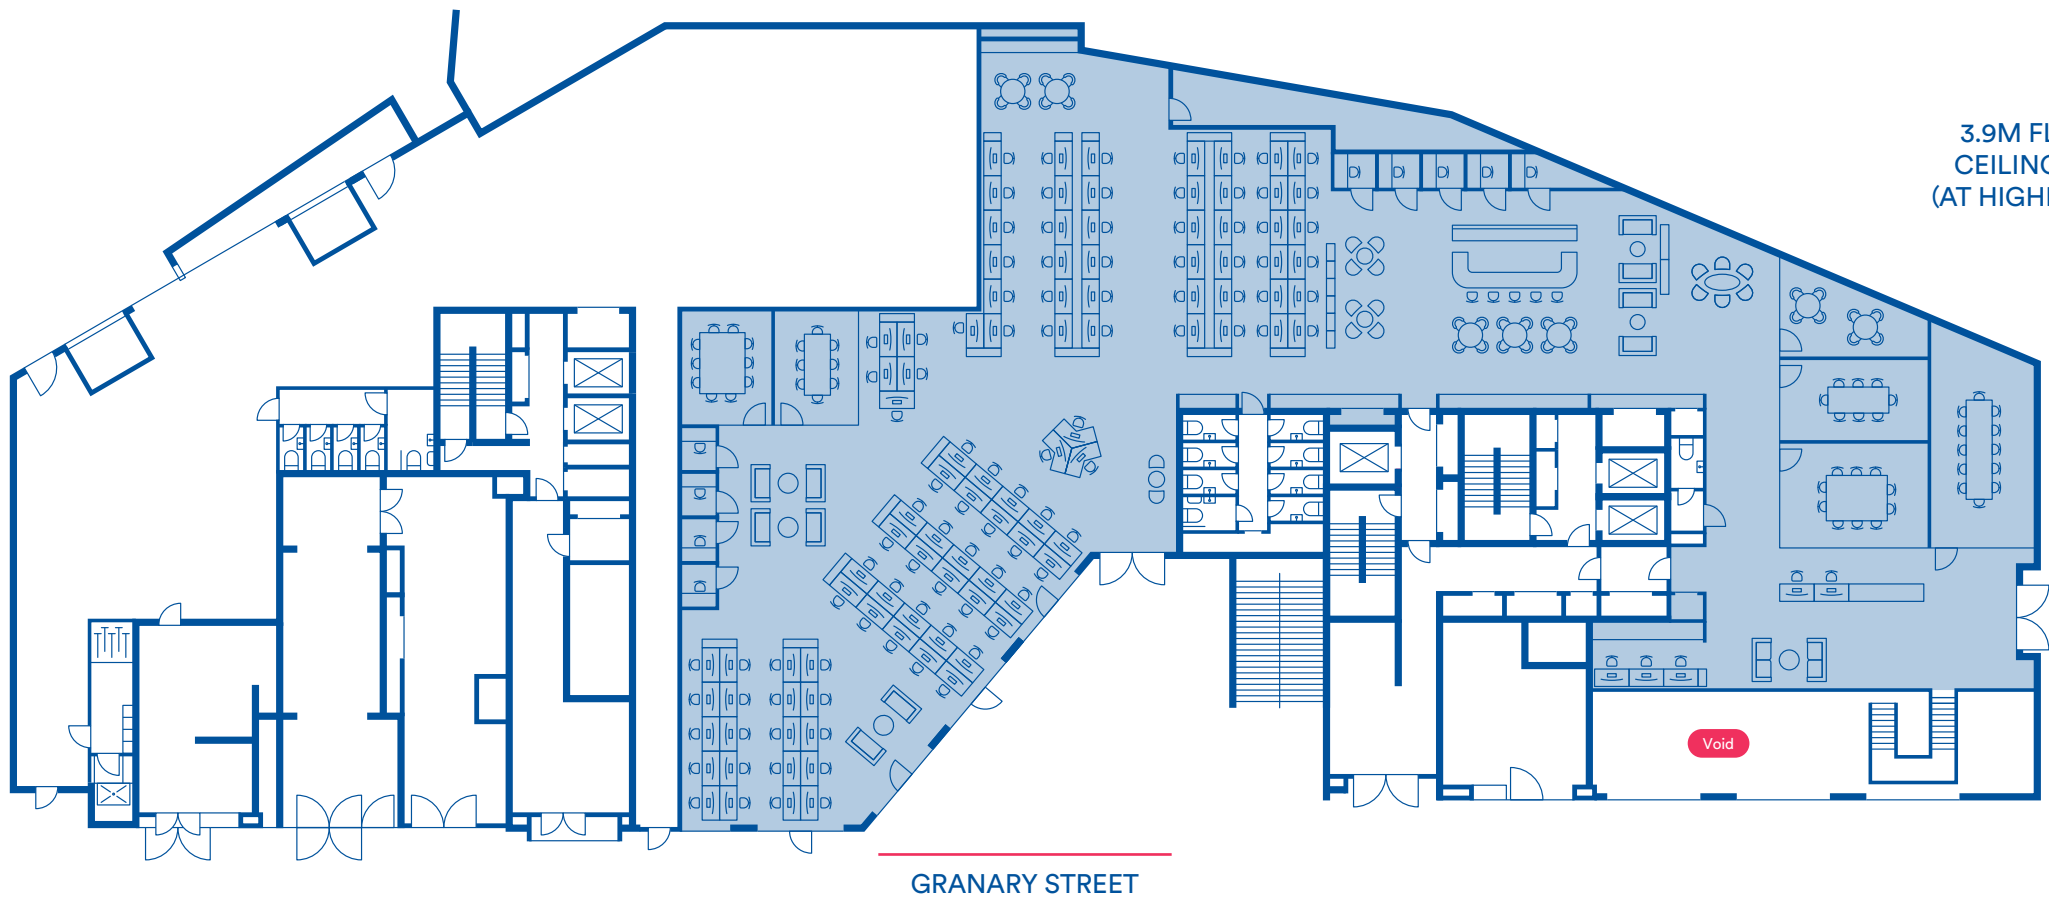

### Lower Ground

3,154 sq ft / 293 sq m

Offices

# First Floor

5,909 sq ft / 544 sq m

Offices

**Ground**

11,162 sq ft / 1,035 sq m

Offices

**Lower Ground**

3,154 sq ft / 293 sq m

## Ground

5,220 sq ft / 484 sq m