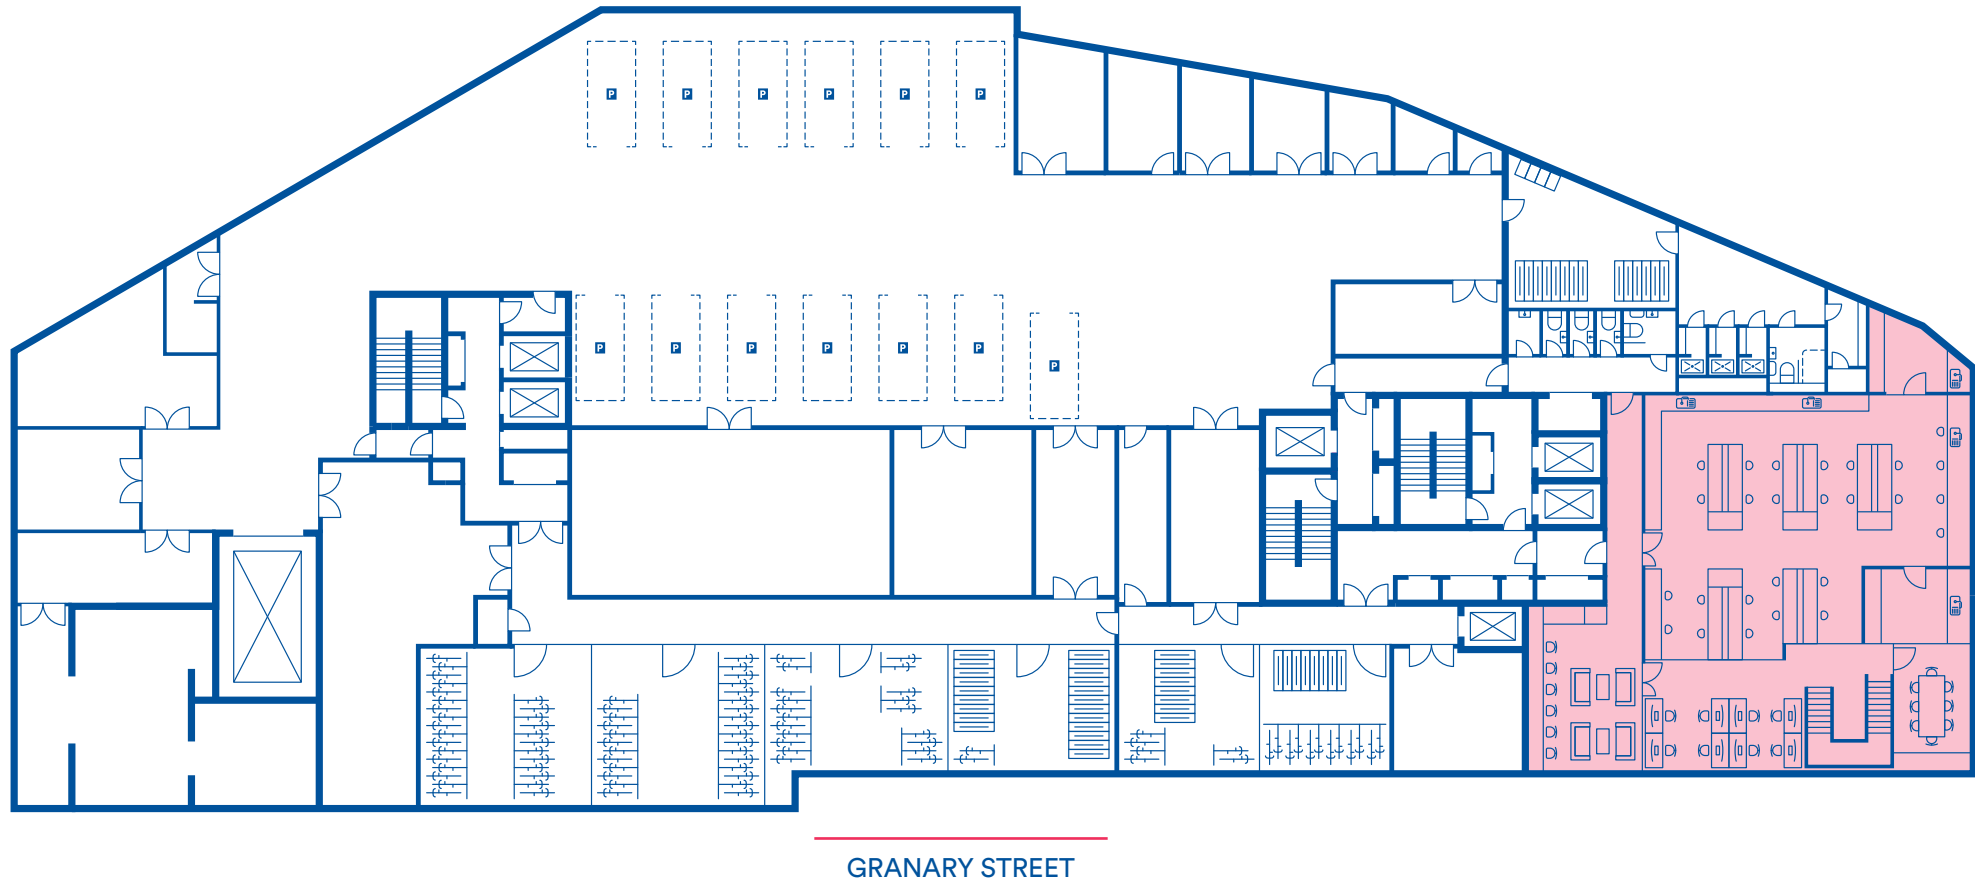

## First Floor

5,909 sq ft / 544 sq m

## Life Sciences – indicative configuration

### Ground

11,162 sq ft / 1,035 sq m

## Ground

5,220 sq ft / 484 sq m